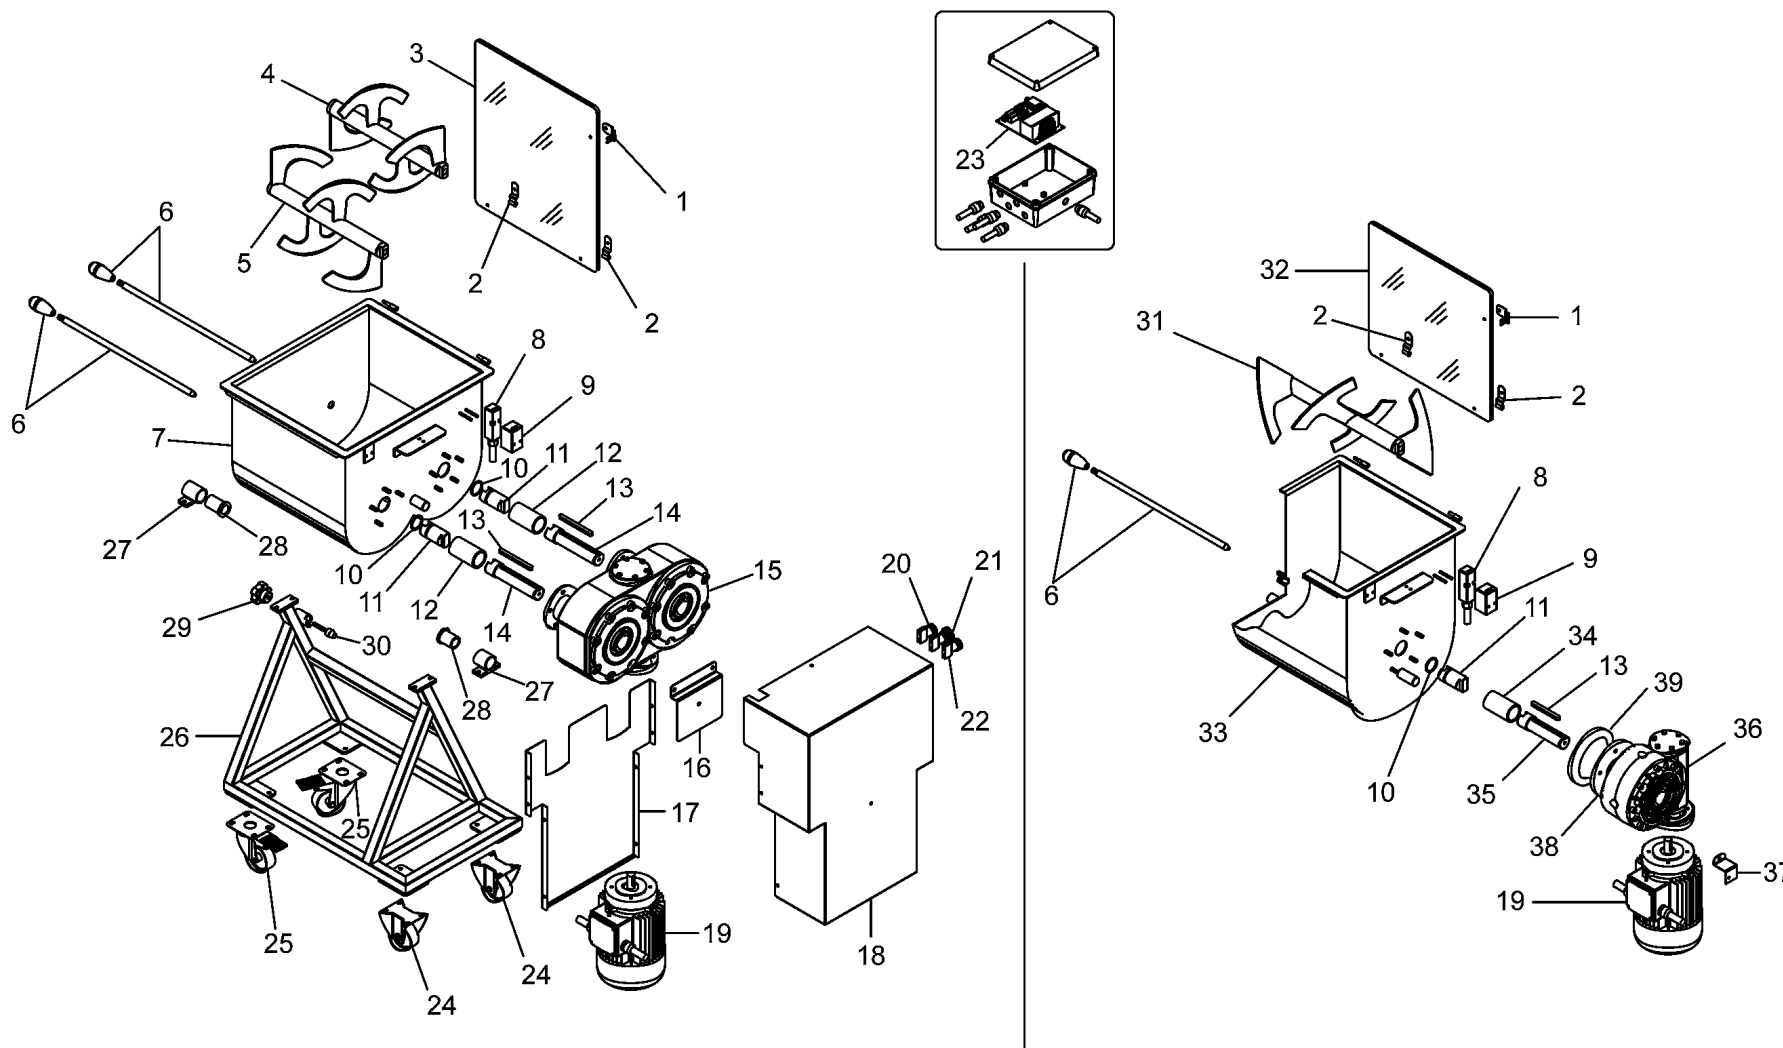

**TAVOLA RICAMBI**  
**SPARE PARTS**

ic50-75-95c1p-2p  
0

SPEC.	N.	CODE	DENOMINAZIONE - DENOMINATION	PRICE
(IC50-75/1P)	* 34	CO1075	Boccola - Bush	
(IC50-75/1P)	35	CO1074	Albero - Shaft	
(IC50-75/1P)	36	CO0369	Riduttore - Gear box	
(IC50-75/1P-50/2P)	38	CO0931	Supporto - Support	
	39	CO5861	Paraolio - Oil seal	

\*Ricambio consigliato - Advised spare parts

POS. CODE

34	CO1075
35	CO1074
36	CO0369
38	CO0931
39	CO5861

TAVOLA RICAMBI  
SPARE PARTS

ic50-75-95c1p-2p  
0